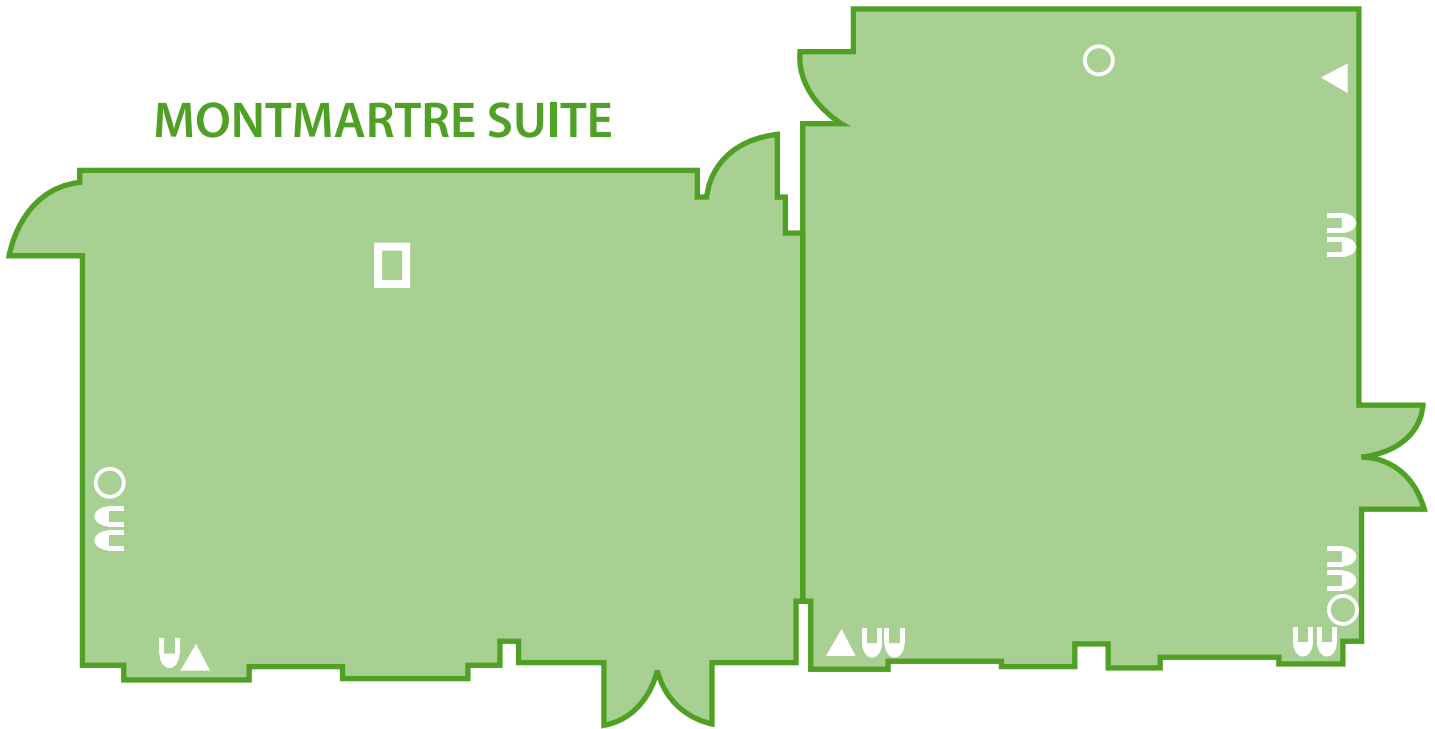

## MONTMARTRE SUITE

	Power point		Television socket
	Telephone point		Removable partition

	Location	Theatre	Classroom	Banquet	Boardroom	Reception	Dimensions metres (ceiling height)	Access size (metres)	Air conditioning	Natural day light	Dimmer
Montmartre Suite	Ground floor	110	50	100	52	130	16.7 x 6.2 (3.25)	2.04 x 1.3	Yes	Yes	Yes

	Location	Theatre	Classroom	Banquet	Boardroom	Reception	Dimensions metres (ceiling height)	Access size (metres)	Air conditioning	Natural day light	Dimmer
Montmartre A Suite	Ground floor	50	25	40	26	60	9.6 x 6.2 (3.25)	2.04 x 1.3	Yes	Yes	Yes
Montmartre B Suite	Ground floor	60	30	50	20	70	8.5 x 7.6 (3.25)	2.04 x 1.3	Yes	Yes	Yes

	Location	Banquet	Boardroom	Dimensions metres (ceiling height)	Access Size (metres)	Air conditioning	Natural day light	Dimmer
Pigalle	First floor	8	8	5 x 2.8 (2.3)	2.04 x 1.3	Yes	Yes	Yes
Opera	First floor	8	8	5 x 2.8 (2.3)	2.04 x 1.3	Yes	Yes	Yes