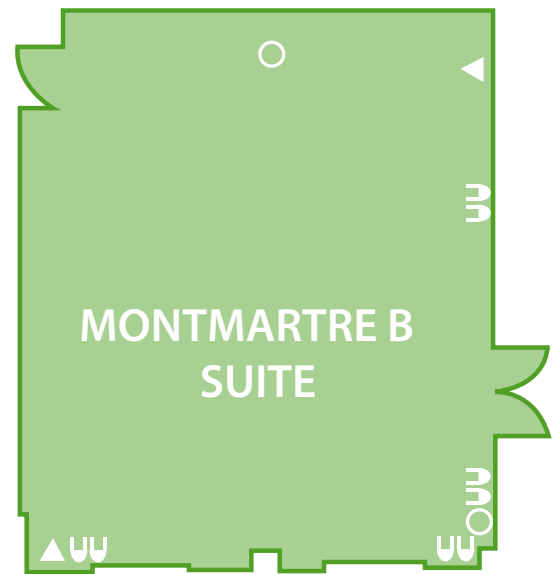

## MONTMARTRE SUITE

	Power point		Television socket
	Telephone point		Removable partition

	Location	Theatre	Classroom	Banquet	Boardroom	Reception	Dimensions metres (ceiling height)	Access size (metres)	Air conditioning	Natural day light	Dimmer
Montmartre Suite	Ground floor	110	50	100	52	130	16.7 x 6.2 (3.25)	2.04 x 1.3	Yes	Yes	Yes

	Location	Theatre	Classroom	Banquet	Boardroom	Reception	Dimensions metres (ceiling height)	Access size (metres)	Air conditioning	Natural day light	Dimmer
Montmartre A Suite	Ground floor	50	25	40	26	60	9.6 x 6.2 (3.25)	2.04 x 1.3	Yes	Yes	Yes
Montmartre B Suite	Ground floor	60	30	50	20	70	8.5 x 7.6 (3.25)	2.04 x 1.3	Yes	Yes	Yes